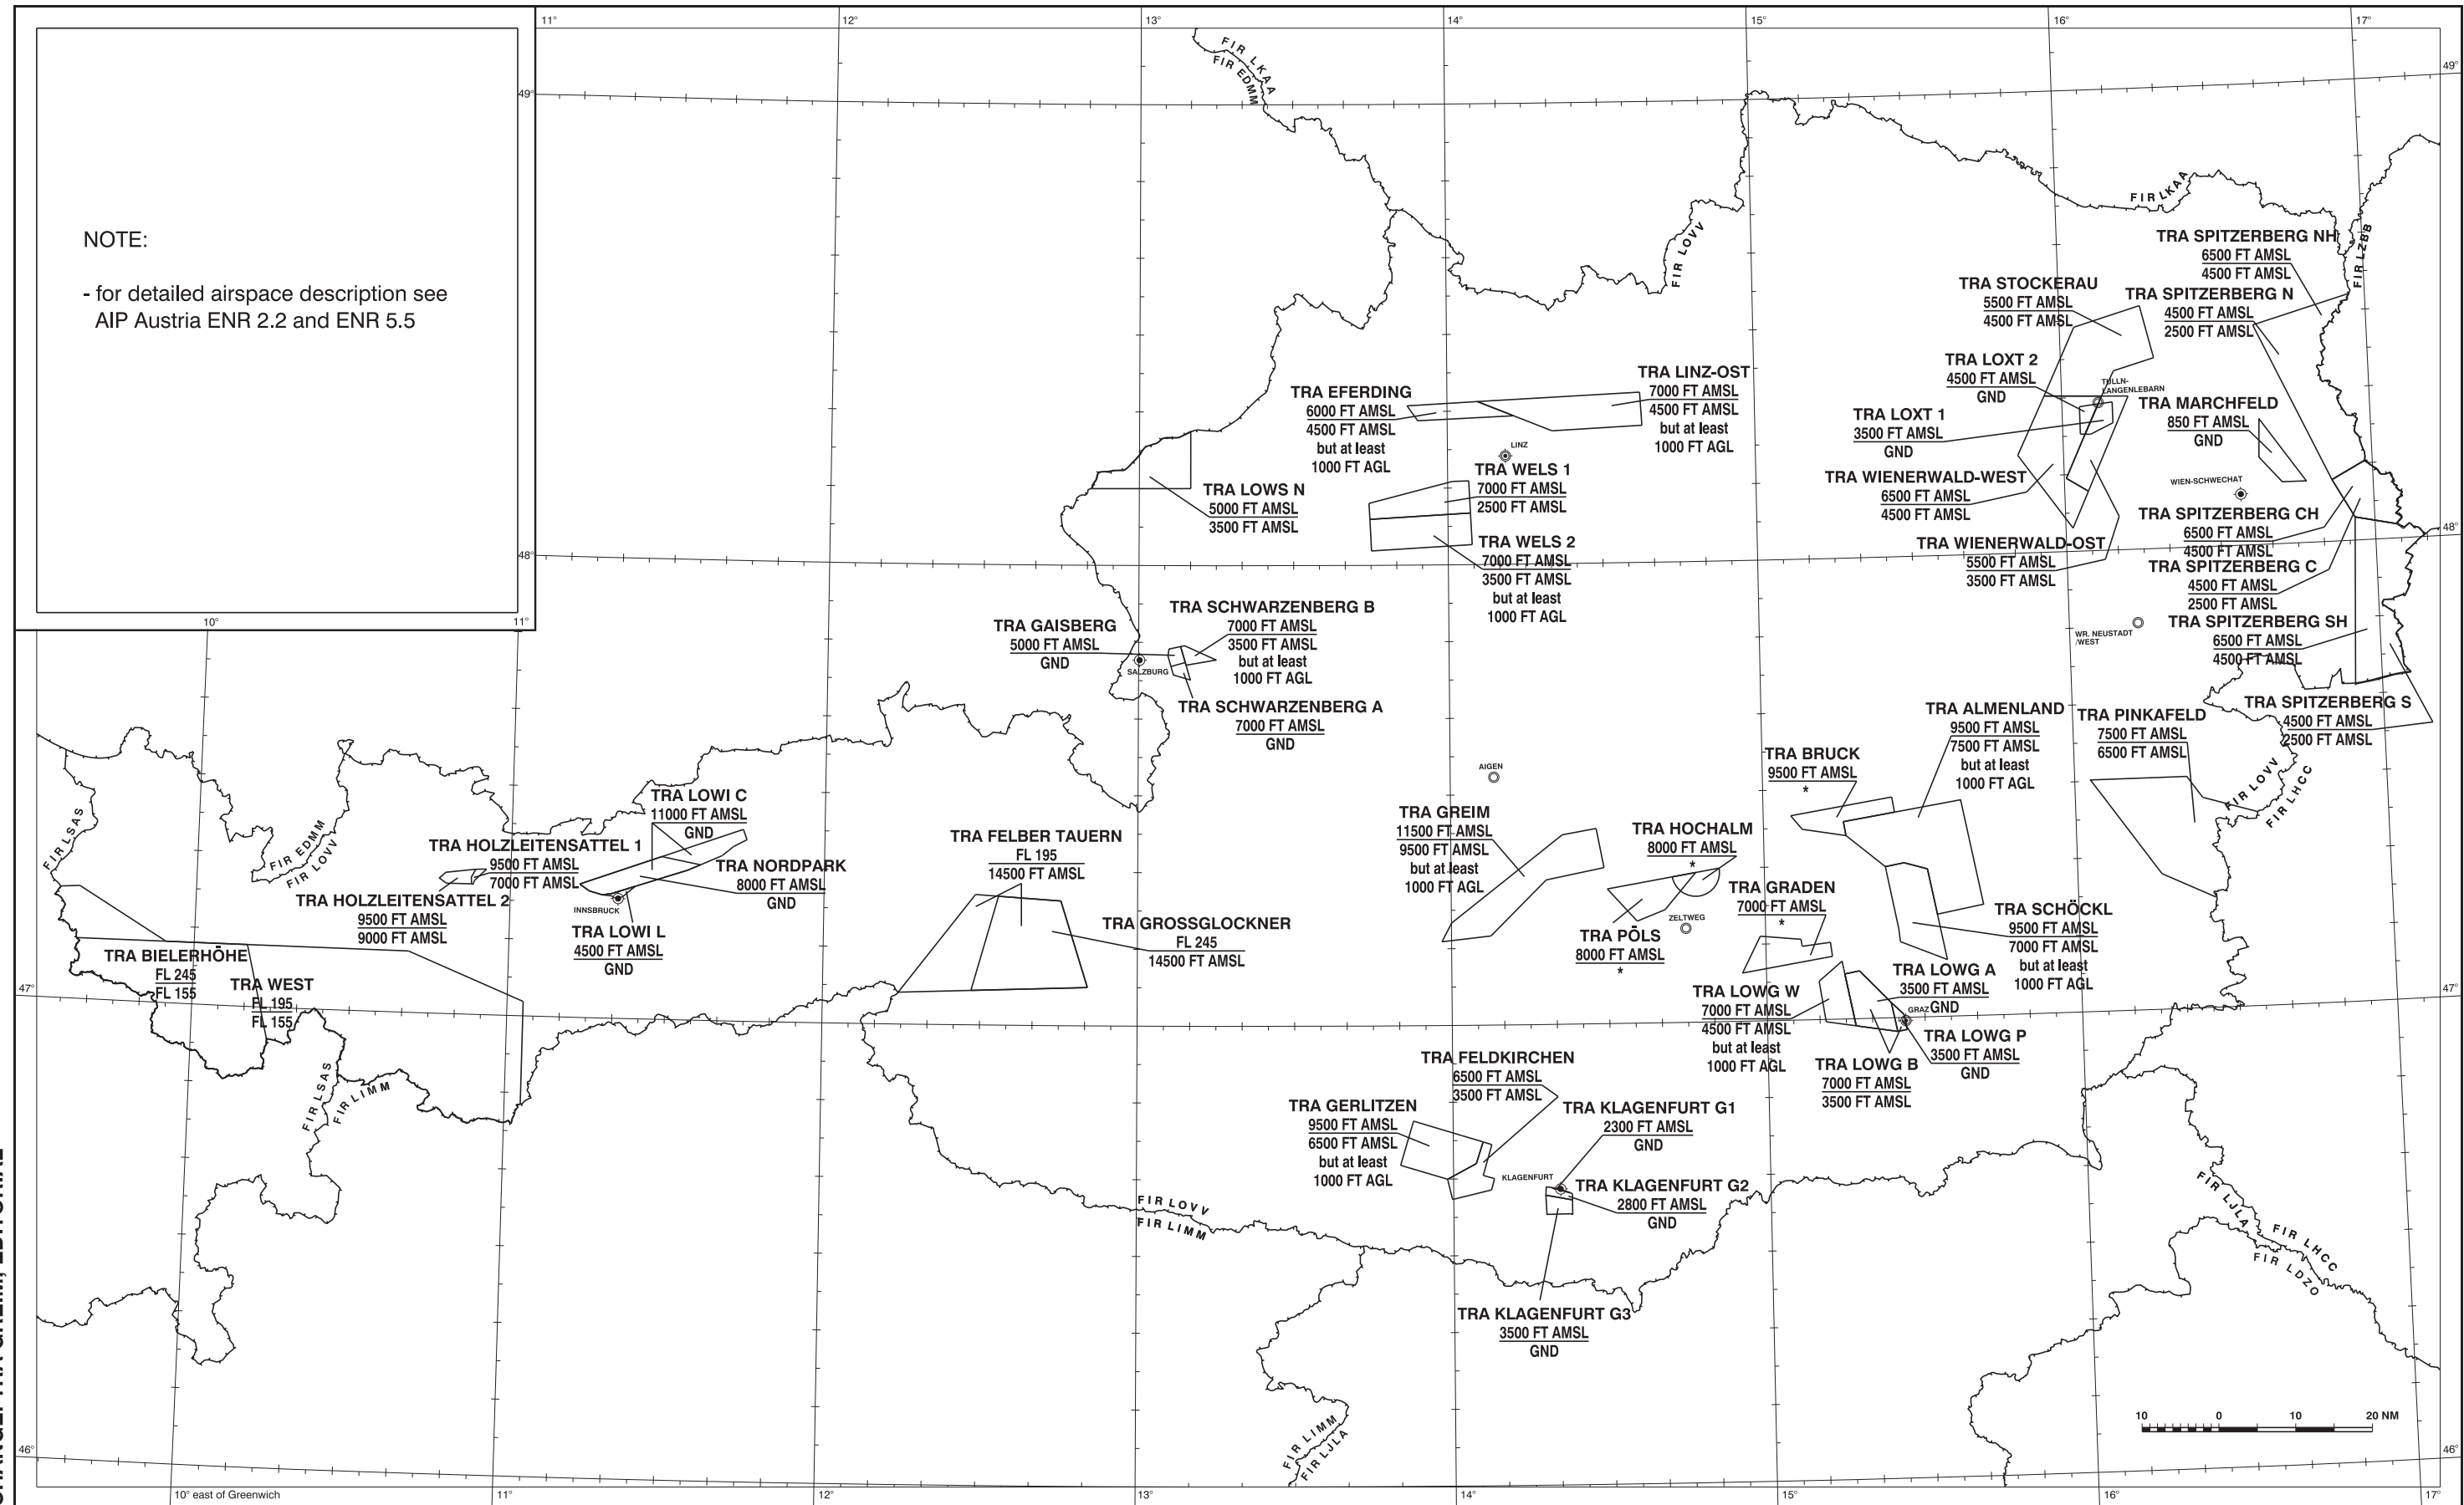

TEMPORARY RESERVED AIRSPACES - INDEX CHART

ÖSTERREICH AUSTRIA

CHANGE: TRA GREIM; EDITORIAL

* : Lower limit: The defined lower limit of the respective airspace class D.