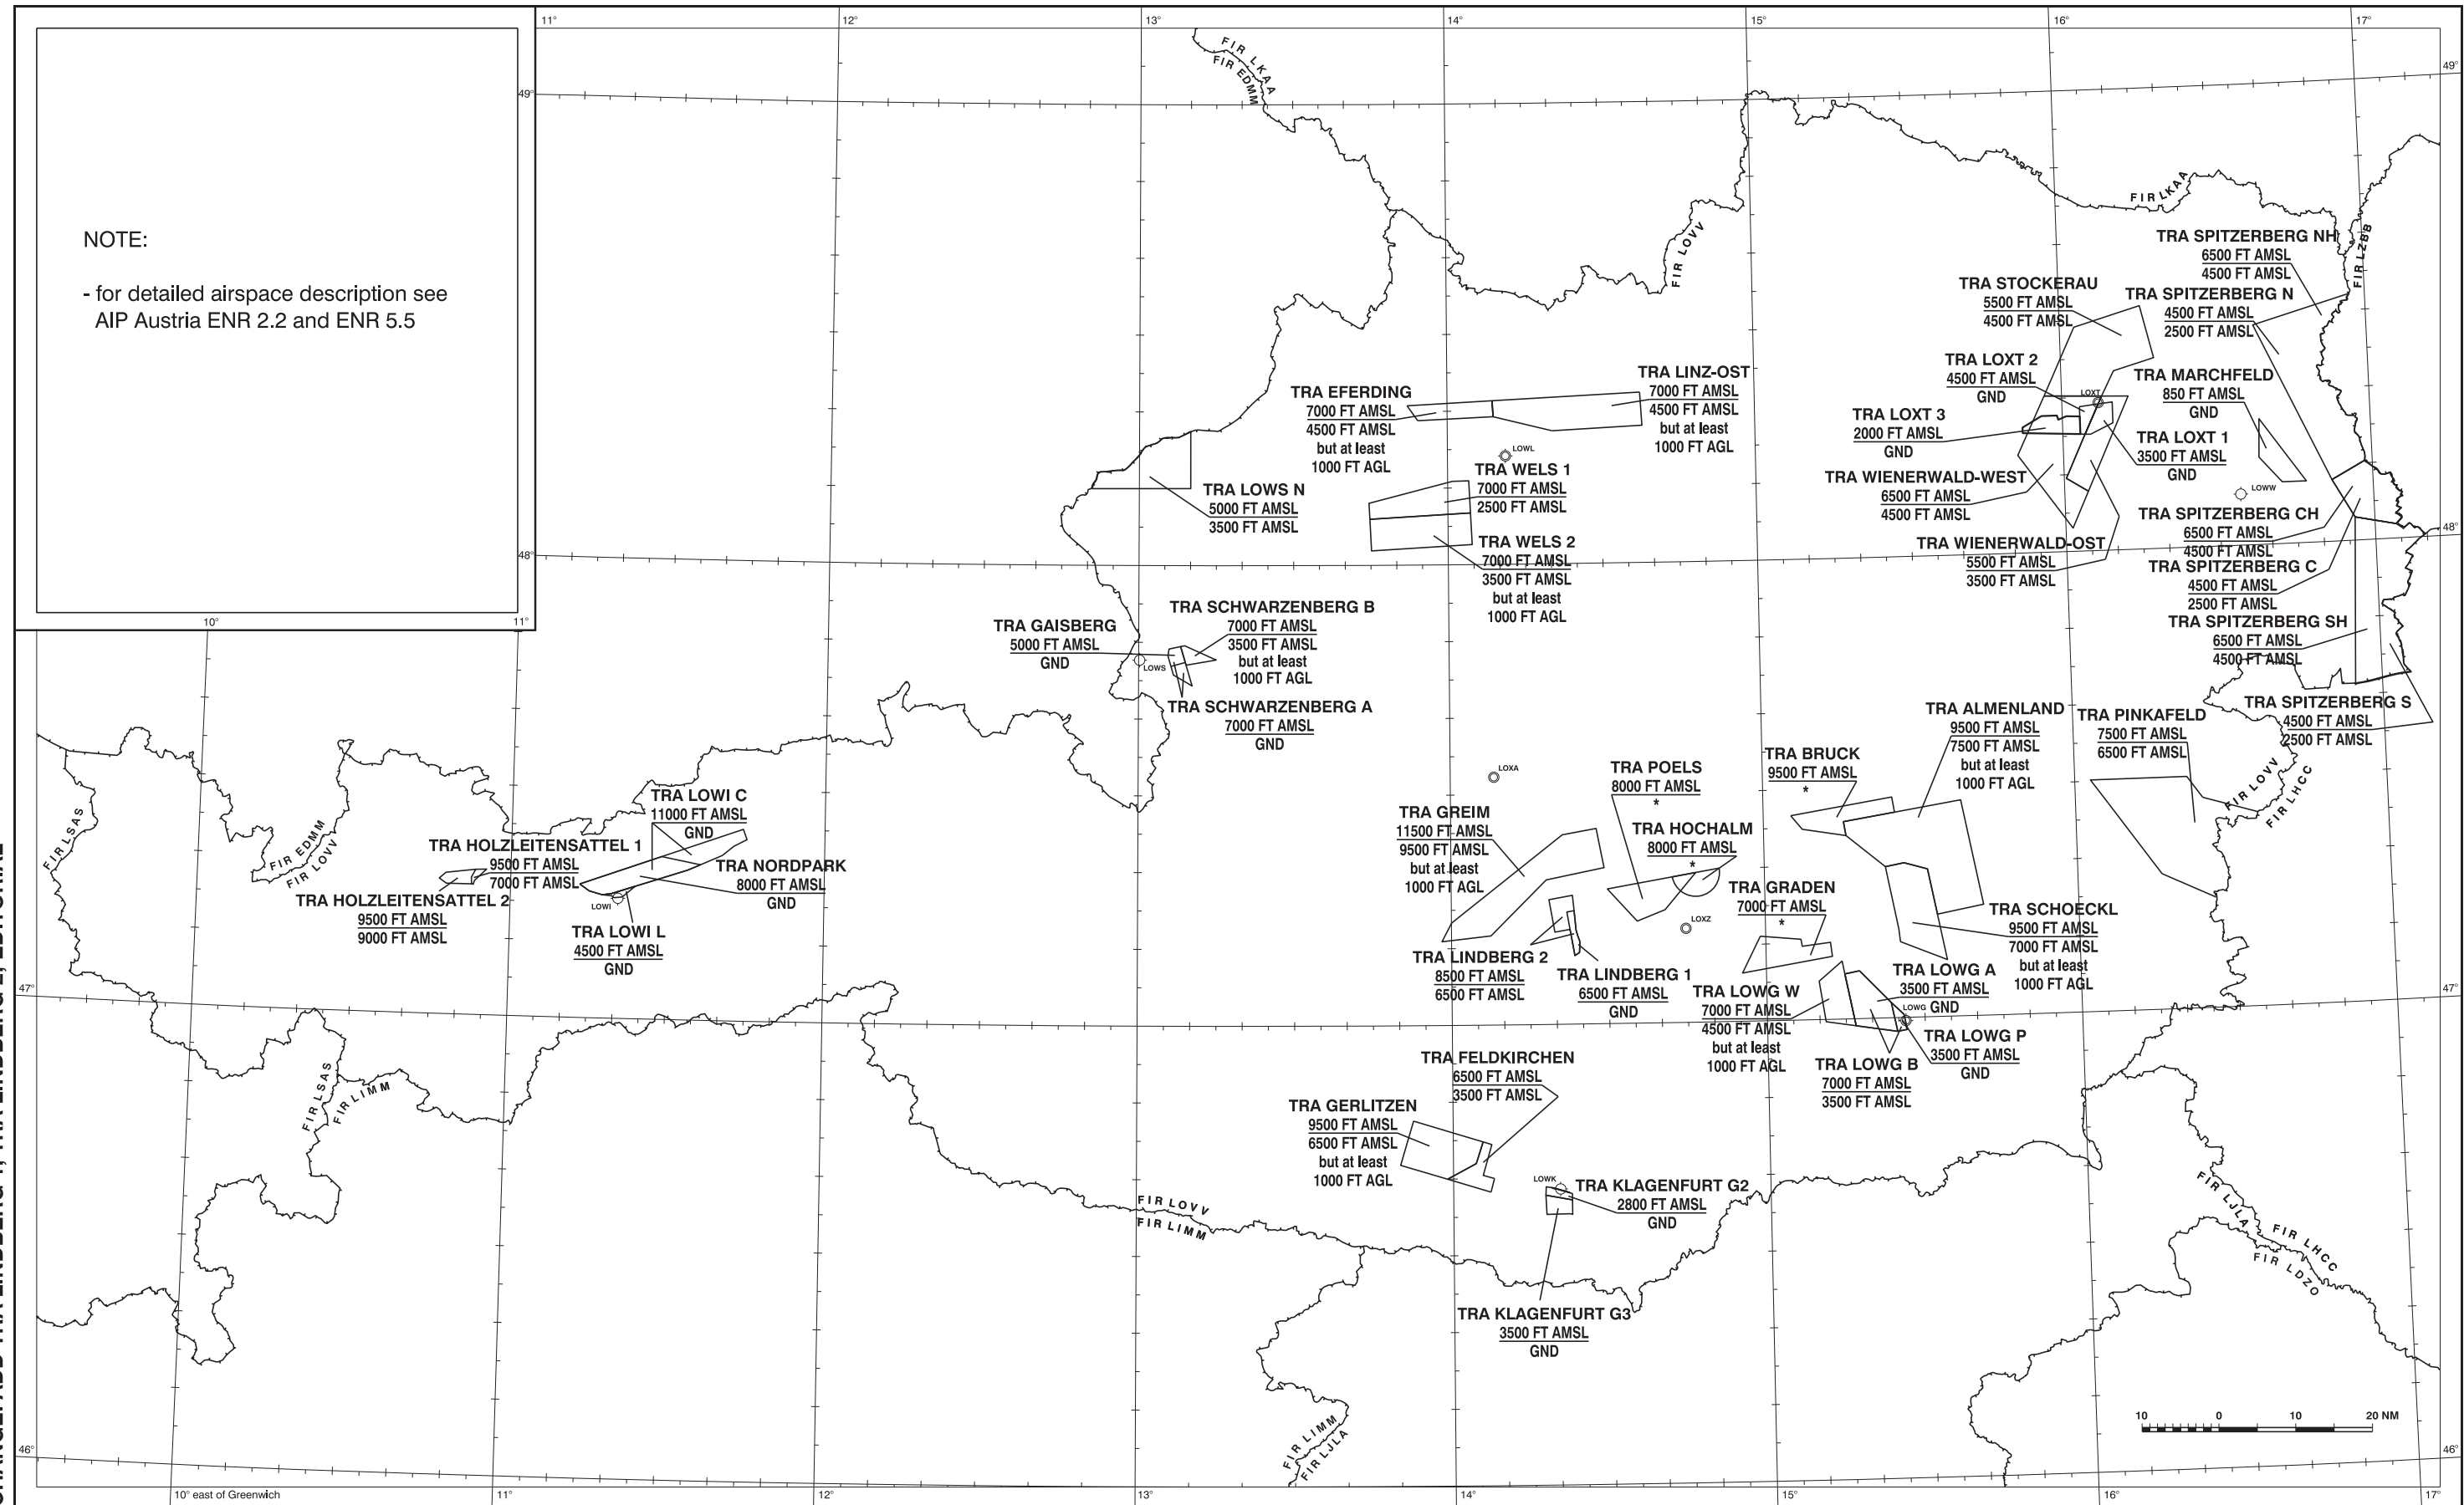

TEMPORARY RESERVED AIRSPACES - INDEX CHART

ÖSTERREICH AUSTRIA

NOTE:  
- for detailed airspace description see  
AIP Austria ENR 2.2 and ENR 5.5

CHANGE: ADD TRA LINDBERG 1, TRA LINDBERG 2; EDITORIAL

\* : Lower limit: The defined lower limit of the respective airspace class D.