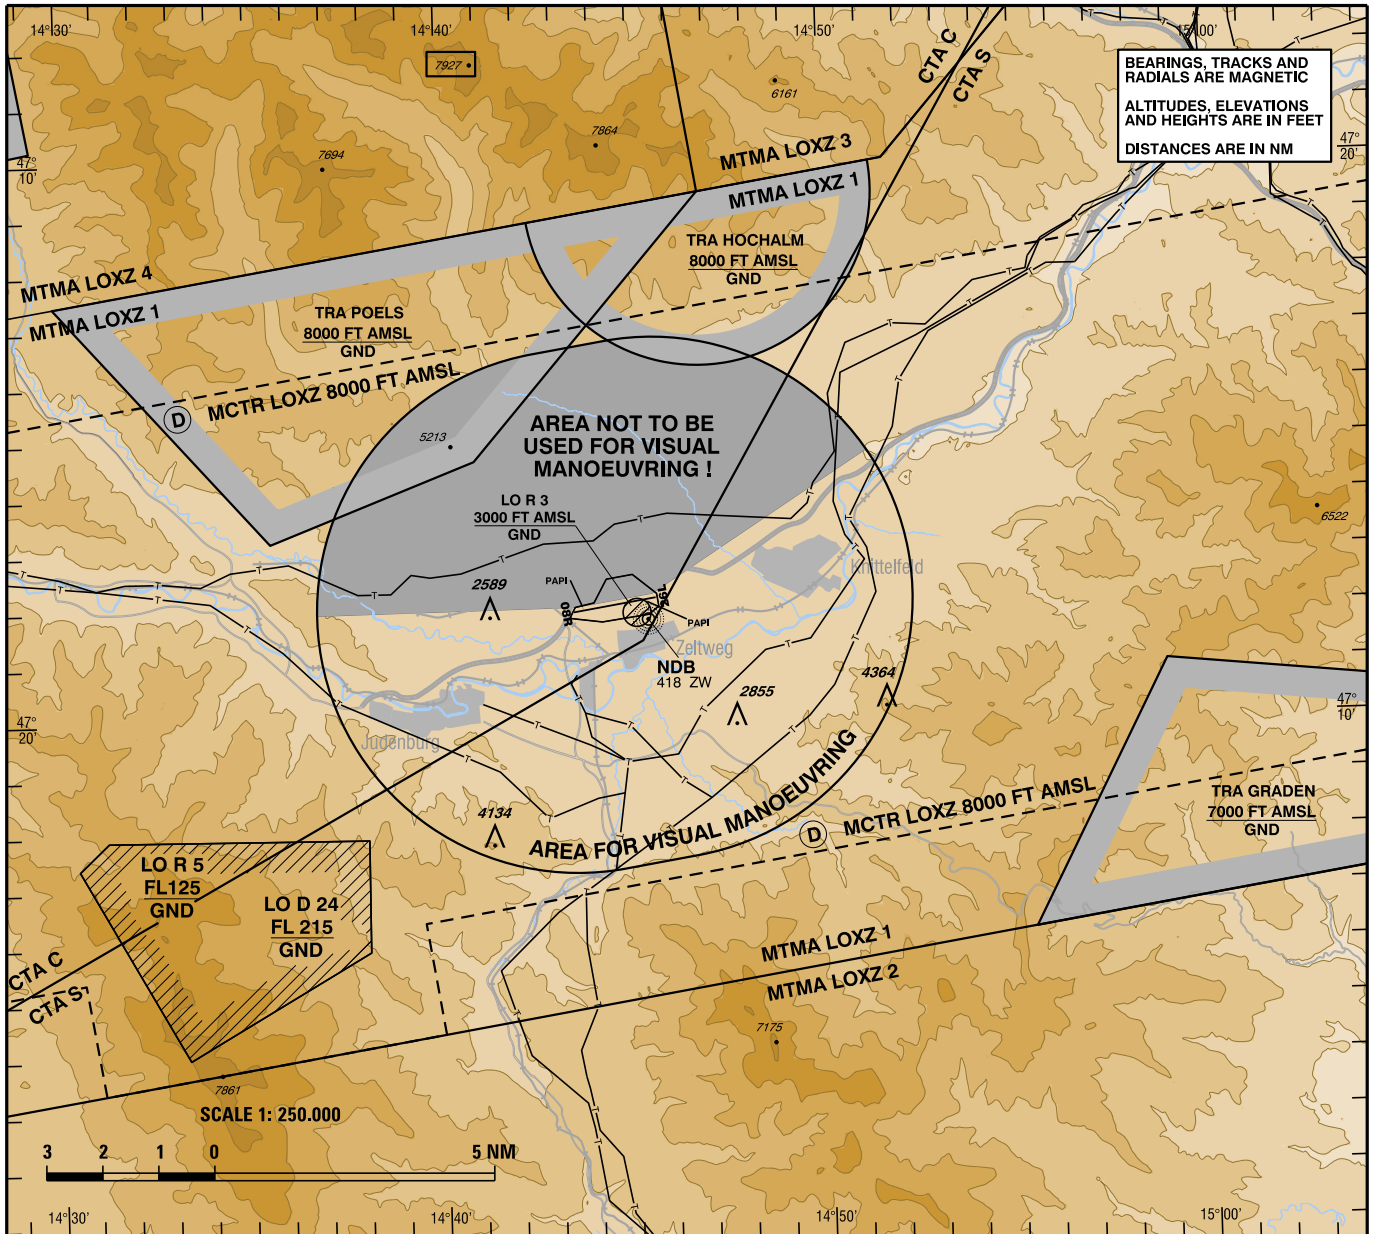

**VISUAL
APPROACH
CHART - ICAO**

VAR 4° E

AD ELEV 2264 FT

RADAR	129.475
	132.650
TOWER	135.375
	118.700
ATIS	132.525

ZELTWEG (LOXZ)

ÖSTERREICH AUSTRIA

BEARINGS, TRACKS AND
RADIALS ARE MAGNETIC
ALTITUDES, ELEVATIONS
AND HEIGHTS ARE IN FEET
DISTANCES ARE IN NM

CHANGE: EDITORIAL

CAUTION :

VISUAL MANOEUVRING RESTRICTED TO MAX IAS 185 KT !

PAPI 08R (lefthand side): 3° / MEHT: 25.13 FT

PAPI 26L (lefthand side): 3° / MEHT: 33.14 FT

OCA CIRCLING		A	B	C	D
CIRCLING	FT AMSL	2890	3150	4530	4760