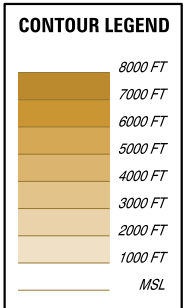

**VISUAL
APPROACH
CHART - ICAO**

VAR 4° E

AD ELEV 2264 FT

RADAR	129.475
	132.650
TOWER	135.375
	118.700
ATIS	132.525

ZELTWEG (LOXZ)

ÖSTERREICH AUSTRIA

BEARINGS, TRACKS AND
RADIALS ARE MAGNETIC
ALTITUDES, ELEVATIONS
AND HEIGHTS ARE IN FEET
DISTANCES ARE IN NM

CHANGE: EDITORIAL

CAUTION :

VISUAL MANOEUVRING RESTRICTED TO MAX IAS 185 KT !

PAPI 08R (lefthand side): 3° / MEHT: 25.13 FT

PAPI 26L (lefthand side): 3° / MEHT: 33.14 FT

OCA CIRCLING		A	B	C	D
CIRCLING	FT AMSL	2890	3150	4530	4760