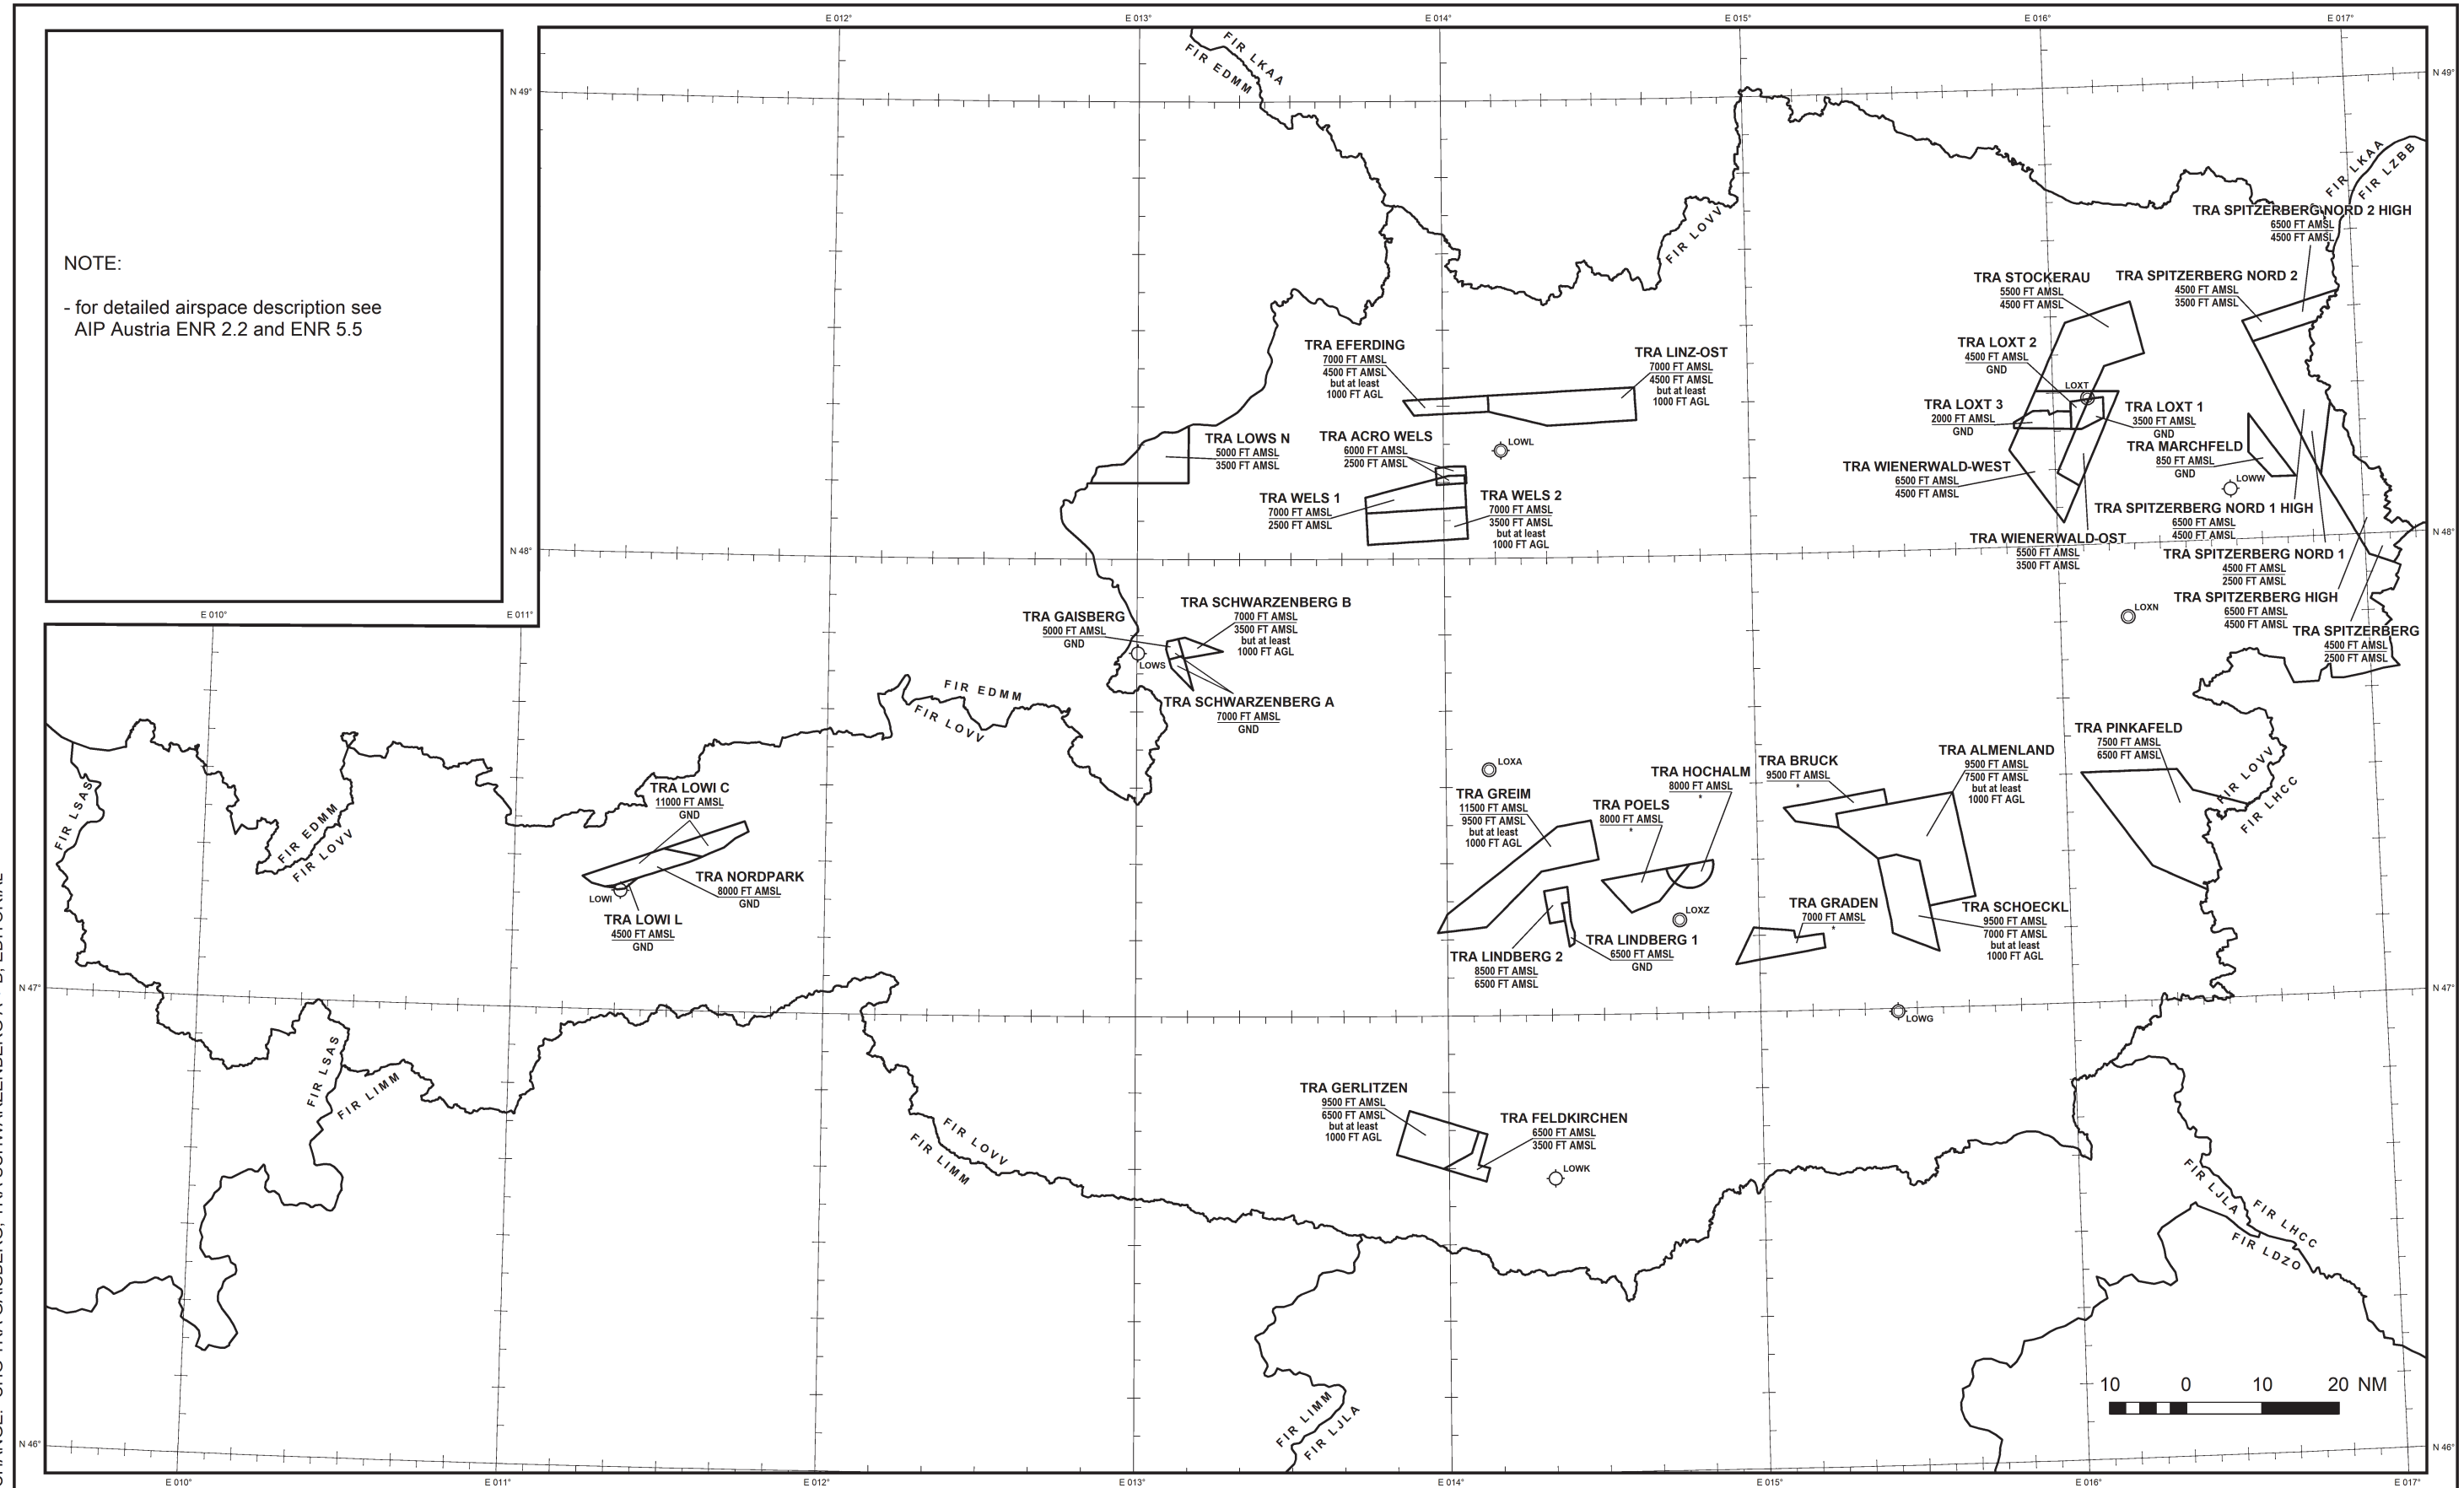

TEMPORARY RESERVED AIRSPACES - INDEX CHART

ÖSTERREICH AUSTRIA

NOTE:
- for detailed airspace description see
AIP Austria ENR 2.2 and ENR 5.5

CHANGE: CHG TRA GAISBERG, TRA SCHWARZENBERG A + B; EDITORIAL

*: Lower limit: The defined lower limit of the respective airspace class D.